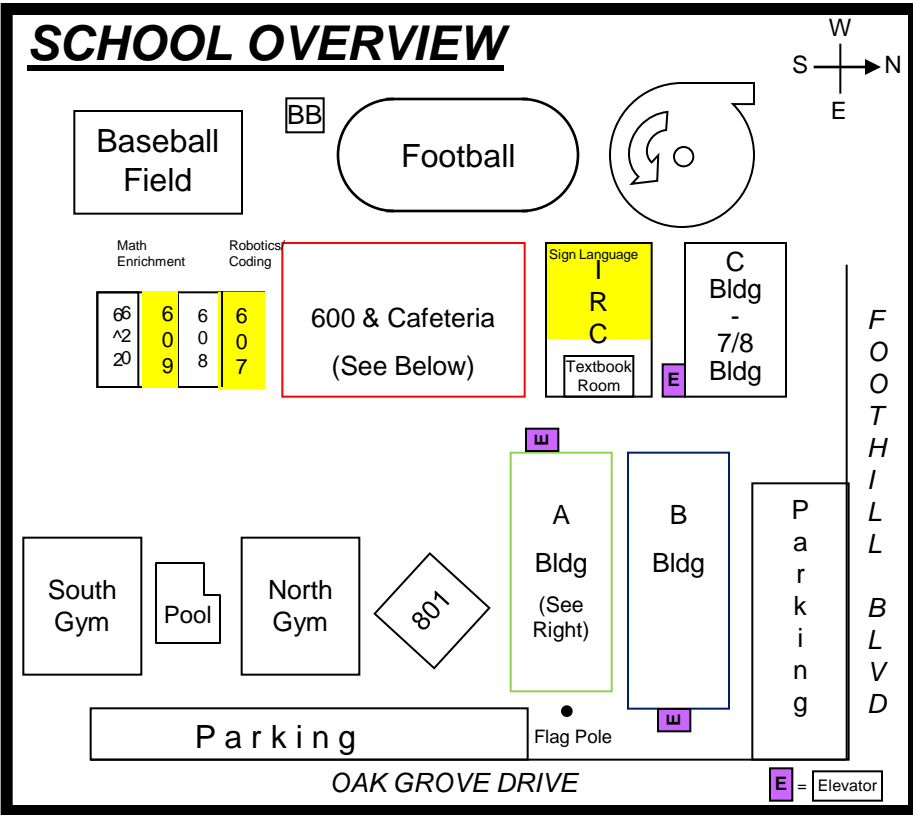

# Map of La Cañada High School

## SCHOOL OVERVIEW

Tennis/ Sports Zone

## 600 & Cafeteria Building